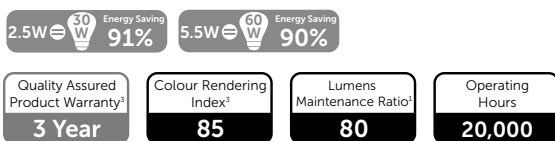

3 Year Silver Warranty

Code	Lamp Type	Temp	Lm	ØxH (mm)
Non Dimmable				
05156	2.5W LED 221mm Opal Strip Lamp, Non Dim S15	3000K	360	26x221
05157	5.5W LED 284mm Opal Strip Lamp, Non Dim S15	3000K	600	26x284

Index

Energy Savings compared to old technology CFL Lamps