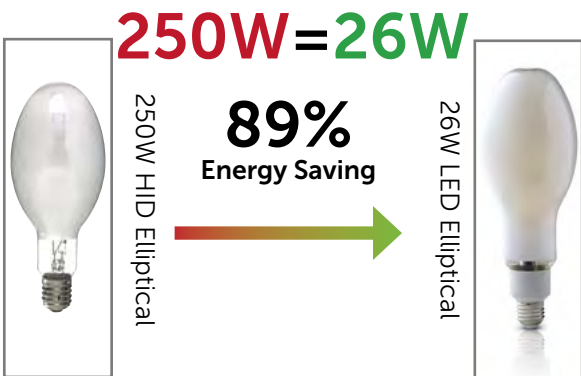

The alternative wattage lamps are based on lamp size not lumen equivalency.