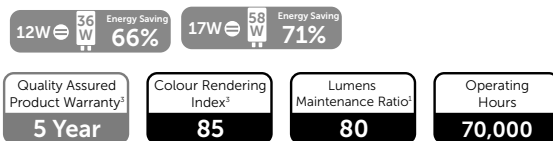

Index

Class A

Energy Savings compared to old technology CFL Lamps

A

2025

Issue One

LED T5

- Designed to replace conventional fluorescent tubes
- Cost effective and energy saving
- Suitable for both switch start and high frequency
- Long life 30000 hours
- Low maintenance costs
- 3 Year Warranty
- Up to 49% Energy Savings