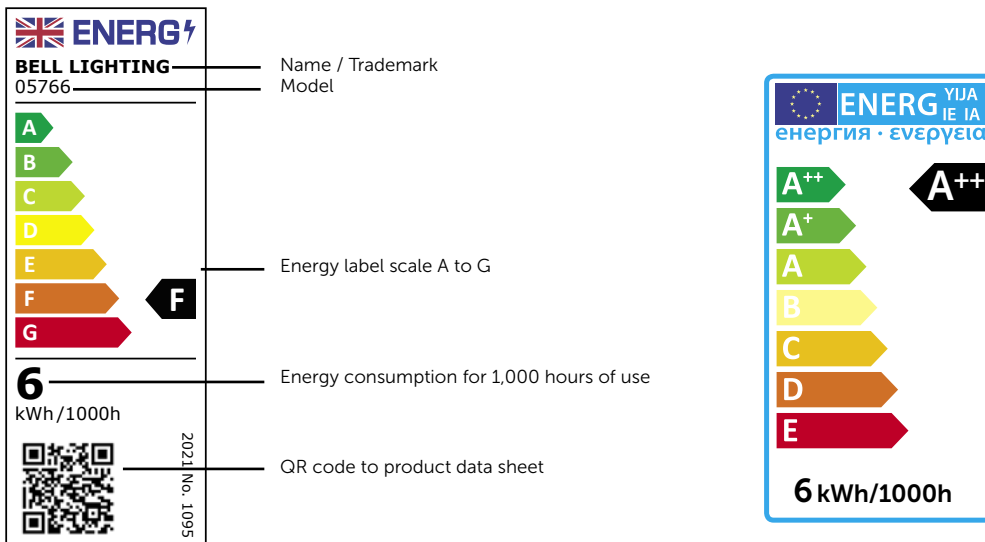

Why get rid of the A++ energy rating?

Back when energy labels were first introduced 20 years ago, the rating system was fairly simple. An A for the most energy efficient appliances and F for the least. But things got a little more complicated as new, more efficient products started coming out. That's how we've ended up with ratings of A+, A++.

As LED lighting improved, more and more ended up in the A+ to A++ category. That made things confusing, since it was harder to tell which actually used less energy. This new change cuts out the confusion. Now appliances are rated from A to G - nice and easy!

Why have an energy label?

Energy labels are there to help you make an informed choice when you're shopping- and that's true whether you're in the UK or the EU. An appliance with a low energy rating is less energy efficient than one with a high rating. So, if you buy a lamps with a G rather than an A rating, you could end up spending more on your electricity bill. And, of course, it's not as nice to the planet either!

BELL Lamp Example

See below example of new and old energy label for BELL GU10 Lamp (code: 05766). This 6W lamp has a lumen output of 540, which equals 90 lumens per watt, giving a new energy rating of F. The energy efficiency of the lamp has not changed

Note on the transition period

Until the end of February 2023, you will find both the old and the new energy label in the shops. The relabeling will take place during these 18 months. From March 2023, the new energy label will be mandatory for all lamps, luminaires and LED modules.