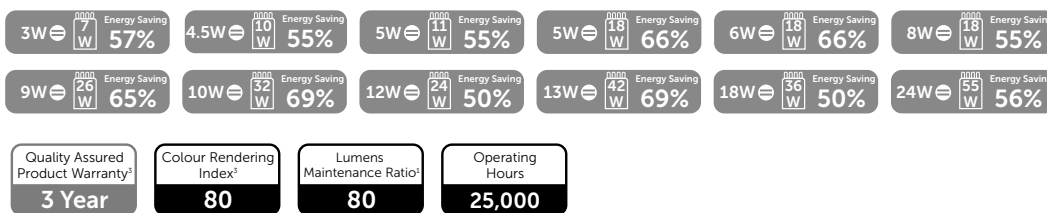

Energy Savings compared to old technology CFL Lamps