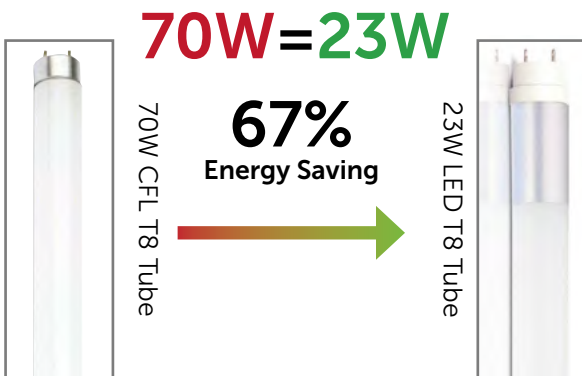

Index

Energy Savings compared to old technology CFL Lamps

C

LED T8 Class A Tube

- Designed to replace conventional fluorescent tubes
- Cost effective, up to 71% energy savings
- Suitable for both switch start and high frequency
- Long life 70000 hours
- Low maintenance costs
- 5 Year Warranty