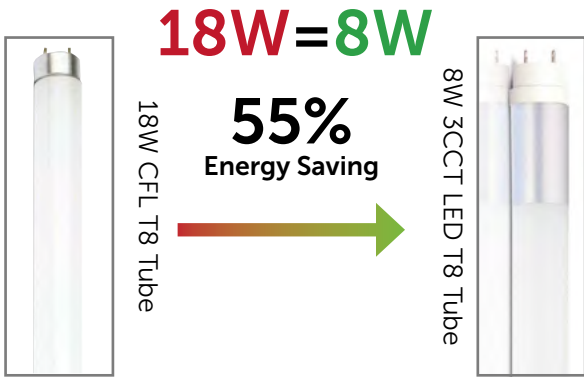

Index

Energy Savings compared to old technology CFL Lamps

D

LED T8 Tubes

- Ultra efficient LED T8 Tube
- Designed to replace conventional fluorescent tubes
- Cost effective and energy saving
- Suitable for both switch start and high frequency
- Long life up to 25000 hours
- Low maintenance costs
- Up to 67% Energy Savings
- Simple Retrofit
- Emergency pack available