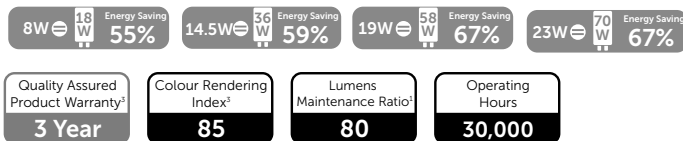

Energy Savings compared to old technology CFL Lamps