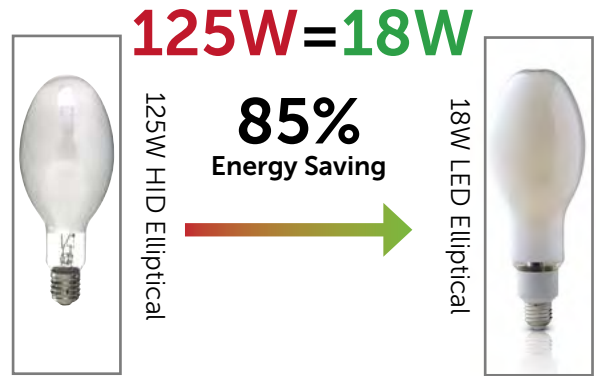

The alternative wattage lamps are based on lamp size not lumen equivalency.