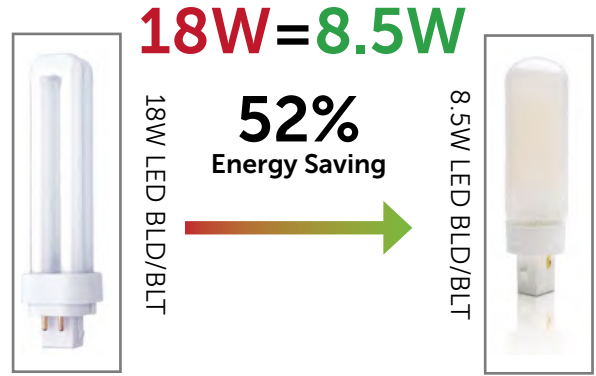

Index

Energy Savings compared to old technology CFL Lamps

E

LED Strip

- Direct size replacement for Standard Strip Lamp
- Perfect replacement for inefficient incandescent lighting
- Lasts 15 times longer than Standard Strip Lamp
- 90% Energy Saving
- 20000 hours