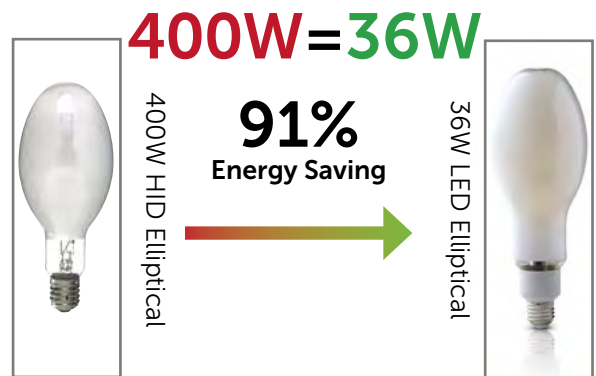

The alternative wattage lamps are based on lamp size not lumen equivalency.