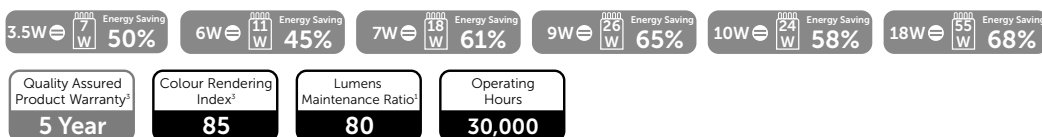

Energy Savings compared to old technology CFL Lamps