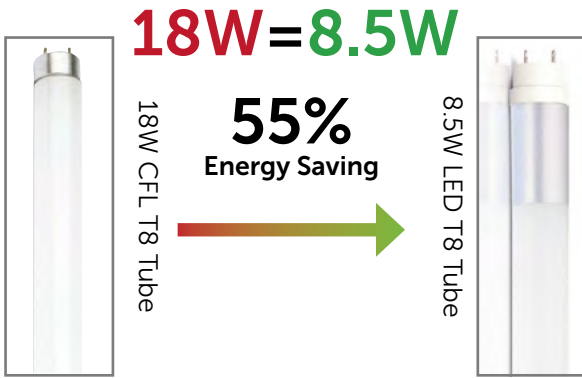

Index

Energy Savings compared to old technology CFL Lamps

C

LED T8 Class A Tube

- Designed to replace conventional fluorescent tubes
- Cost effective, up to 71% energy savings
- Suitable for both switch start and high frequency
- Long life 70000 hours
- Low maintenance costs
- 5 Year Warranty