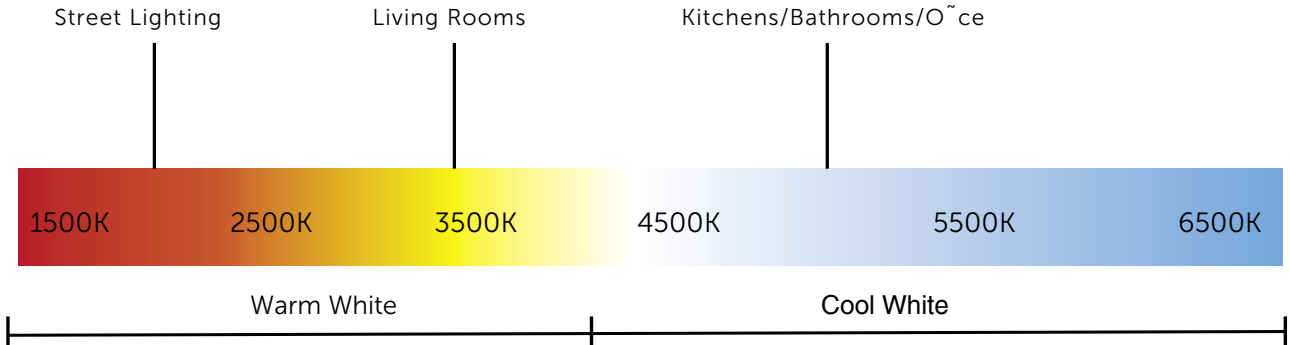

Lumens (Lm)

A unit of light flow, or luminous flux. The lumen rating of a lamp is a measurement of the total light output of the lamp.

Light Output Ratio (LOR)

The ratio of the total light output of a luminaire, compared with total lamp light output.

Lux (Lx)

A unit of illuminance or light falling onto a surface. One lux is equal to one lumen per square meter. Ten lux approximately equals one footcandle.

Candela (Cd)

Unit of luminous intensity, describing the intensity of a light source in a specific direction.

Colour Rendering Index (CRI)

A scale of the effect of a light source on the colour appearance of an object compared to its colour appearance under a referenced light source. Expressed on a scale of 1-100, where 100 indicates no colour shift. A low CRI rating suggests the colours of objects will appear unnatural under that particular light source.

Lumen Maintenance Ratio (LMR)

The proportion of light output of a lamp after a stated period compared with initial lumen output.

Colour Temperature

The colour temperature is a specification of the colour appearance of a light source, relating the colour to a reference source heated to a particular temperature, measured by the thermal unit Kelvin. The measurement can also be described as the "warmth" or "coolness" of a light source. Generally, sources below 3200K are considered warm, while those above 4000K are considered cool sources.

The colour temperature of a light source is measured in degrees Kelvin. Above is a Kelvin temperature chart with examples of how colour temperature is used for different applications.