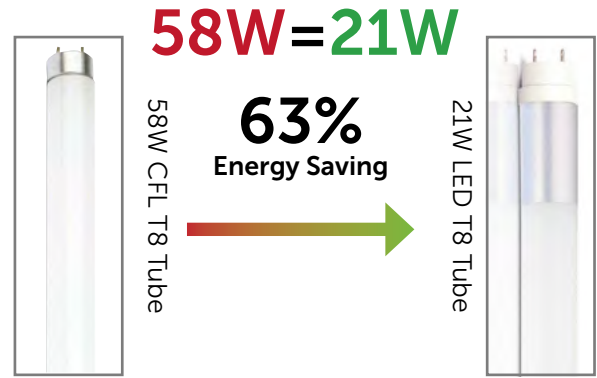

Index

Energy Savings compared to old technology CFL Lamps

C

LED T8 Class A Tube

- Designed to replace conventional fluorescent tubes
- Cost effective, up to 71% energy savings
- Suitable for both switch start and high frequency
- Long life 70000 hours
- Low maintenance costs
- 5 Year Warranty