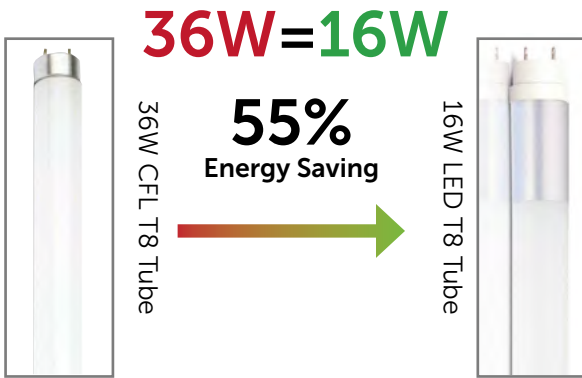

Index

Energy Savings compared to old technology CFL Lamps

C

LED T8 Class A Tube

- Designed to replace conventional fluorescent tubes
- Cost effective, up to 71% energy savings
- Suitable for both switch start and high frequency
- Long life 70000 hours
- Low maintenance costs
- 5 Year Warranty