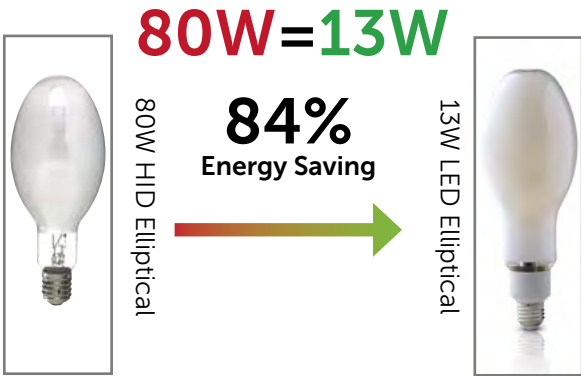

The alternative wattage lamps are based on lamp size not lumen equivalency.