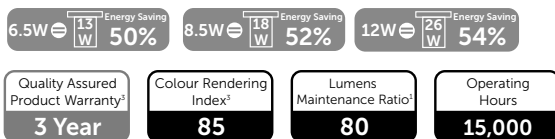

Index

Energy Savings compared to old technology CFL Lamps

E

LED Strip

- Direct size replacement for Standard Strip Lamp
- Perfect replacement for inefficient incandescent lighting
- Lasts 15 times longer than Standard Strip Lamp
- 90% Energy Saving
- 20000 hours