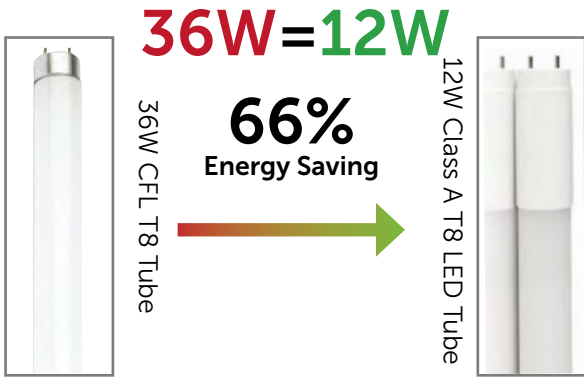

Index

Class A

Energy Savings compared to old technology CFL Lamps

A

2025

Issue One

LED T5

- Designed to replace conventional fluorescent tubes
- Cost effective and energy saving
- Suitable for both switch start and high frequency
- Long life 30000 hours
- Low maintenance costs
- 3 Year Warranty
- Up to 49% Energy Savings