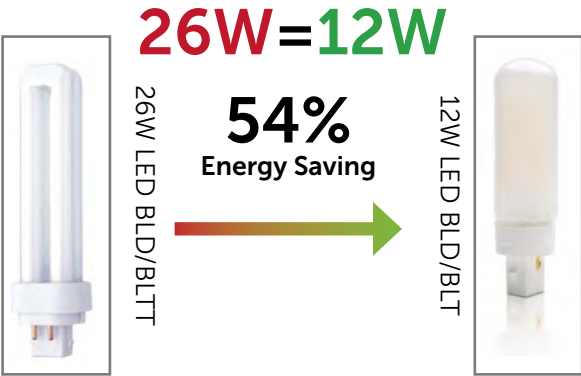

Index

Energy Savings compared to old technology CFL Lamps

E

LED Strip

- Direct size replacement for Standard Strip Lamp
- Perfect replacement for inefficient incandescent lighting
- Lasts 15 times longer than Standard Strip Lamp
- 90% Energy Saving
- 20000 hours