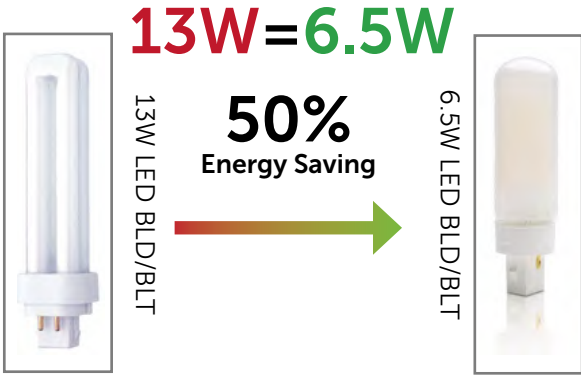

Index

Energy Savings compared to old technology CFL Lamps

E

LED Strip

- Direct size replacement for Standard Strip Lamp
- Perfect replacement for inefficient incandescent lighting
- Lasts 15 times longer than Standard Strip Lamp
- 90% Energy Saving
- 20000 hours