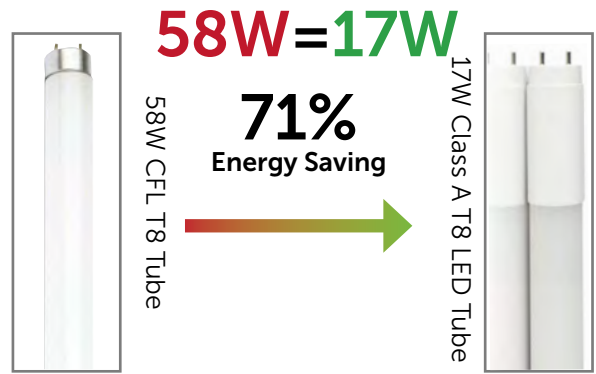

Index

Class A

Energy Savings compared to old technology CFL Lamps

A

2025

Issue One

LED T5

- Designed to replace conventional fluorescent tubes
- Cost effective and energy saving
- Suitable for both switch start and high frequency
- Long life 30000 hours
- Low maintenance costs
- 3 Year Warranty
- Up to 49% Energy Savings