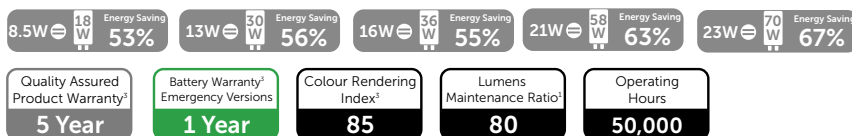

Energy Savings compared to old technology CFL Lamps