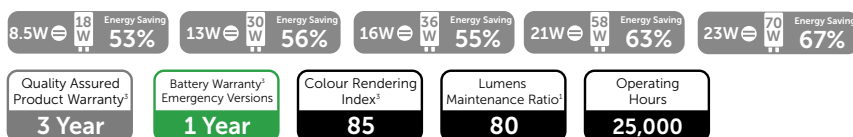

Energy Savings compared to old technology CFL Lamps