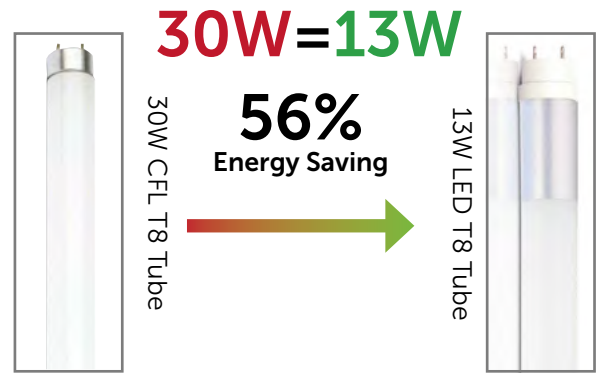

Index

Energy Savings compared to old technology CFL Lamps

C

LED T8 Class A Tube

- Designed to replace conventional fluorescent tubes
- Cost effective, up to 71% energy savings
- Suitable for both switch start and high frequency
- Long life 70000 hours
- Low maintenance costs
- 5 Year Warranty