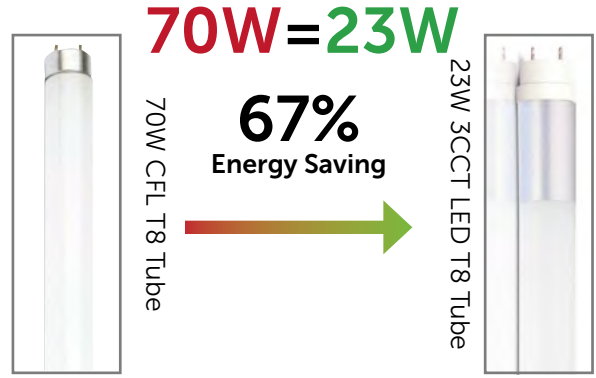

Index

Energy Savings compared to old technology CFL Lamps

D

LED T8 Tubes

- Ultra efficient LED T8 Tube
- Designed to replace conventional fluorescent tubes
- Cost effective and energy saving
- Suitable for both switch start and high frequency
- Long life up to 25000 hours
- Low maintenance costs
- Up to 67% Energy Savings
- Simple Retrofit
- Emergency pack available